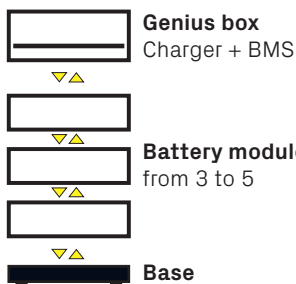

Technical data and types

Battery sytem (Genius box + battery modules)	FIM-BATT-9.6	FIM-BATT-12.8	FIM-BATT-16.0
General specifications			
Cell chemistry	Li-Ion LFP		
Number of battery modules	3	4	5
Total energy	9.6 kWh	12.8 kWh	16 kWh
Inverter side - DC voltage range	170...1000 V	170...1000 V	170...1000 V
Battery side - DC voltage range	180...216 V	240...288 V	300...360 V
Battery side - DC nominal voltage	192 V	256 V	320 V
Deep of discharge (DoD)	90 %	90 %	90 %
Nominal charge / discharge power	3.8 kW	5.1 kW	6.4 kW
Max. charge / discharge current	20 A	20 A	20 A
Environmental			
Environmental protection rating	IP65 - battery system / IP21 - battery module		
Storage ambient temperature range	-25...+45°C		
Operative ambient temperature range in charge	0...+40°C with power derating below 5°C		
Operative ambient temperature range - discharge	0...+40°C		
Maximum operating altitude without derating	2000 m / 6560 ft		
Physical			
Cooling	Natural		
Dimension (H x W x D)	932 mm x 688 mm x 282 mm	1118 mm x 688 mm x 282 mm	1304mm x 688 mm x 282 mm
Weight	122 kg	155 kg	188 kg
Safety			
Marking	CE , cTUVus		
Safety	IEC 62619, UL 1973, UN 38.3, IEC 62477 ¹⁾, UL 9540 ¹⁾		

1) in combination with PowerUNO/PowerTRIO

Remarks:

- Designed and manufactured in Italy
- Features not specifically listed in the present data sheet are not included in the product